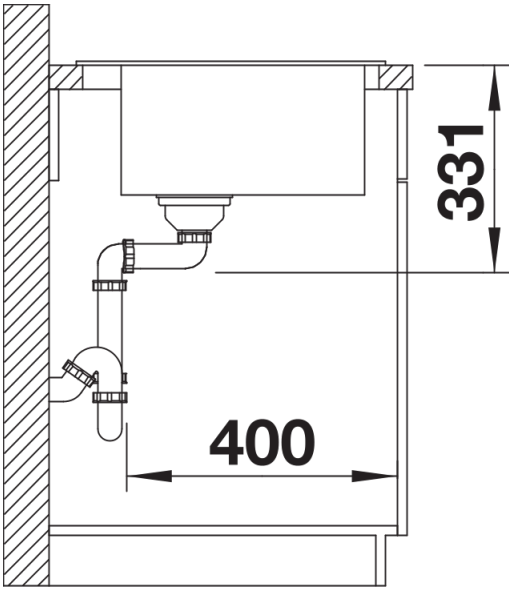

Product information sheet PLEON 5

Item no. 523676

Benefits

- Timelessly elegant, straight-lined design
- Single bowl with maximum volume thanks to particularly deep bowl
- Continuous, generous tap ledge and low-profile rim
- Easy to clean, flowing transition from the sink's rim to the tap ledge
- High-quality features with drain remote control, covered C-overflow and InFino drain system – elegantly integrated and easy-care

Colours

Available colours:

- black
- anthracite
- rock grey
- alu metallic
- white
- jasmine
- tartufo
- coffee

SILGRANIT anthracite

Planning information

- The optional ash compound chopping board can only be placed on the edge of the bowl if the diameter of the kitchen mixer tap is less than 48 mm.

Scope of supply

- waste kit with space-saving pipe
- 3 ½" InFino basket strainer with drain remote control (rotary switch)

Details

Top view

Cut-out

Front view

Side view