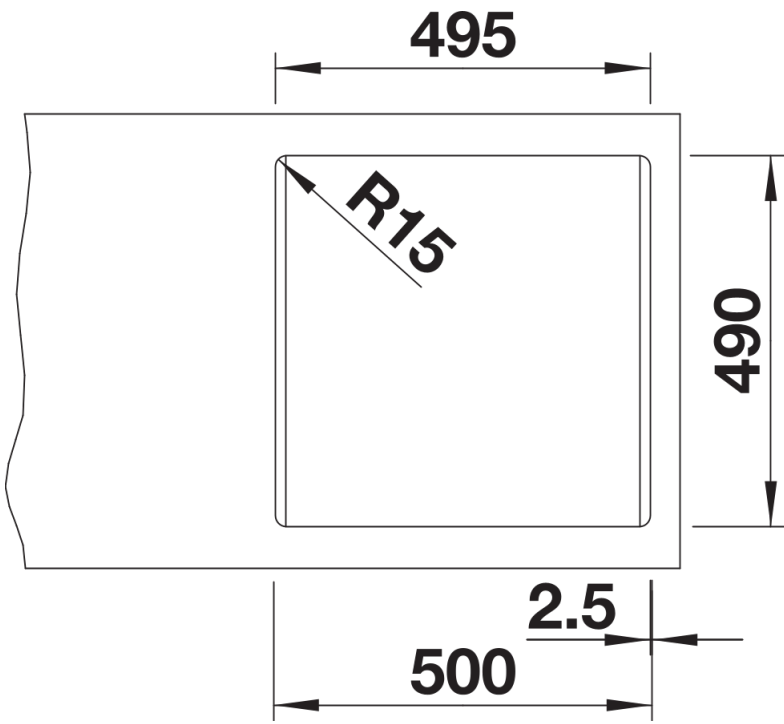

Product information sheet PLEON 5

Item no. 523676

Benefits

- Timelessly elegant, straight-lined design
- Single bowl with maximum volume thanks to particularly deep bowl
- Continuous, generous tap ledge and low-profile rim
- Easy to clean, flowing transition from the sink's rim to the tap ledge
- High-quality features with drain remote control, covered C-overflow and InFino drain system – elegantly integrated and easy-care

Colours

Available colours:

- black
- anthracite
- rock grey
- alu metallic
- white
- jasmine
- tartufo
- coffee

SILGRANIT anthracite

Planning information

- The optional ash compound chopping board can only be placed on the edge of the bowl if the diameter of the kitchen mixer tap is less than 48 mm.

Scope of supply

- waste kit with space-saving pipe
- 3 ½" InFino basket strainer with drain remote control (rotary switch)

Details

Top view

Cut-out

Front view

Side view