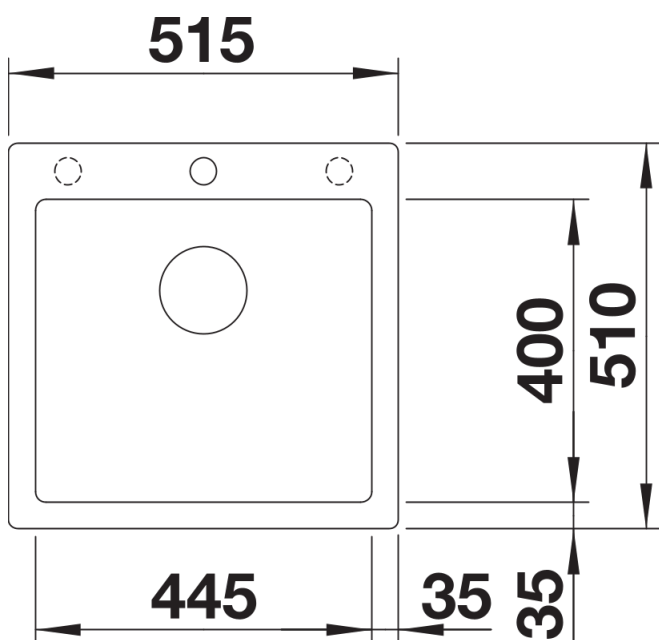

Colours

Available colours:

- black
- anthracite
- rock grey
- alu metallic
- white
- jasmine
- tartufo
- coffee

SILGRANIT anthracite

Planning information

- The optional ash compound chopping board can only be placed on the edge of the bowl if the diameter of the kitchen mixer tap is less than 48 mm.

Scope of supply

- waste kit with space-saving pipe
- 3 ½" InFino basket strainer with drain remote control (rotary switch)

Details

Top view

Cut-out

Front view

Side view