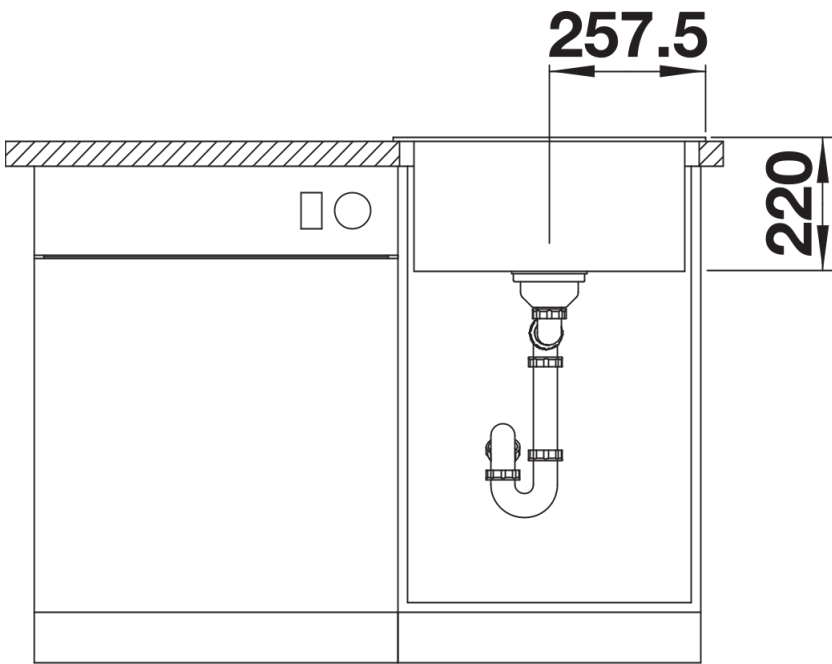

Product information sheet PLEON 5

Item no. 523676

Benefits

- Timelessly elegant, straight-lined design
- Single bowl with maximum volume thanks to particularly deep bowl
- Continuous, generous tap ledge and low-profile rim
- Easy to clean, flowing transition from the sink's rim to the tap ledge
- High-quality features with drain remote control, covered C-overflow and InFino drain system – elegantly integrated and easy-care

Colours

Available colours:

- black
- anthracite
- rock grey
- alu metallic
- white
- jasmine
- tartufo
- coffee

SILGRANIT anthracite

Planning information

- The optional ash compound chopping board can only be placed on the edge of the bowl if the diameter of the kitchen mixer tap is less than 48 mm.

Scope of supply

- waste kit with space-saving pipe
- 3 ½" InFino basket strainer with drain remote control (rotary switch)

Details

Top view

Cut-out

Front view

Side view